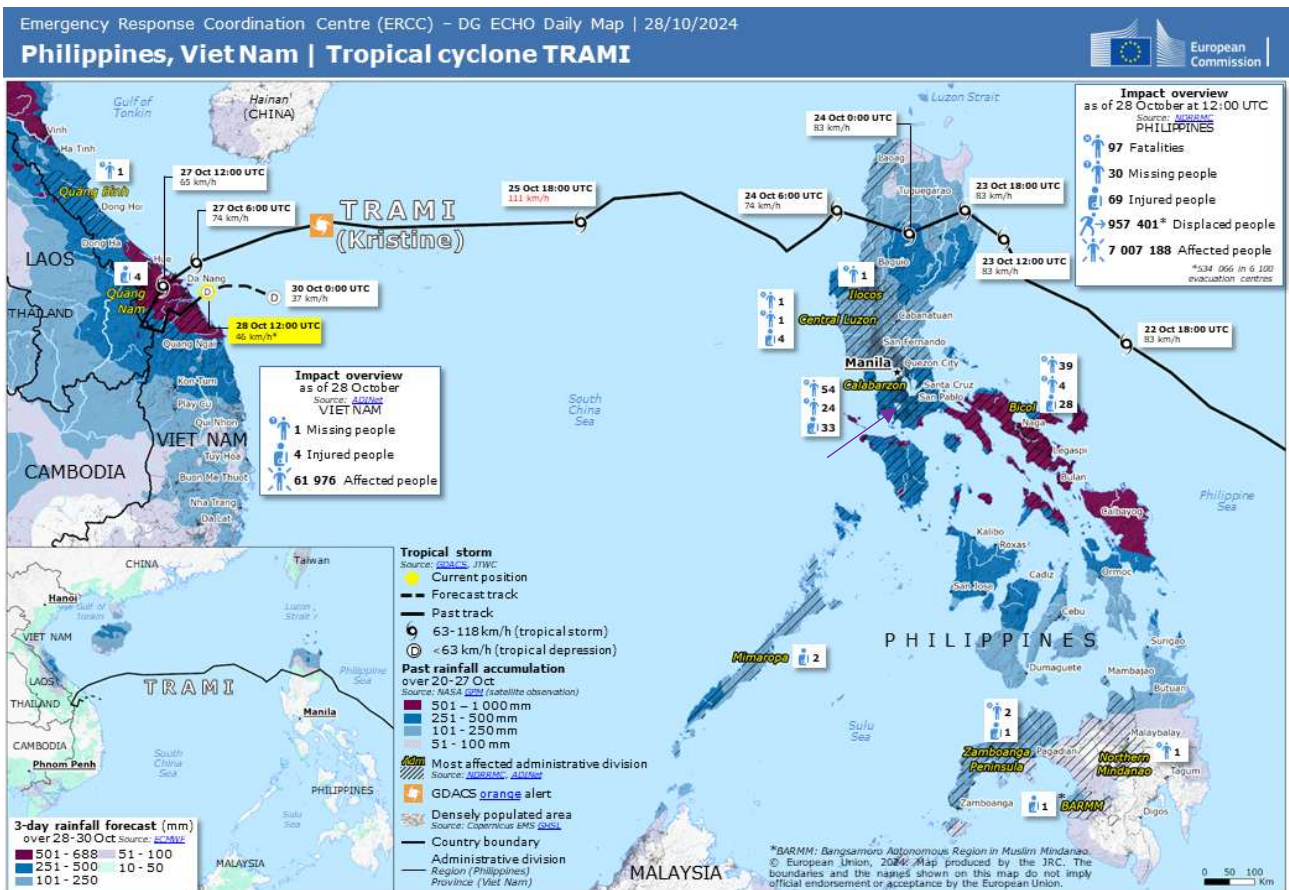

# Philippines, China, Vietnam Typhoon TRAMI

|         |  |             |   |
|---------|--|-------------|---|
| Area    | Philippines, China, Vietnam  | Death toll* | <b>184</b><br>(PHL 159, CHI 10, VNM 15) |
|         | Philippines (Calabarzon and Bicol regions, Luzon Island)<br>China (Hainan Province), Vietnam (Central)   |             |   |
| Period  | October 23-30, 2024  |             |   |
| Outline | Typhoon TRAMI brought 500-600 mm of heavy rainfall and river flooding to the Philippines (southern Luzon), Hainan Island China, and central Vietnam. In the Philippines, the Bicol River basin was heavily inundated, and landslides occurred in Batangas Province Culabarzon, resulting in many deaths. | Missing*.   | <b>22</b><br>(PHL)                      |

\*Numbers of victims are based on press releases of October 27, November 1, 19, and December 5, 2024.

© European Union, 1995-2025

Source : ECHO

<https://erccportal.jrc.ec.europa.eu/ECHO-Products/Maps#/maps/5043>