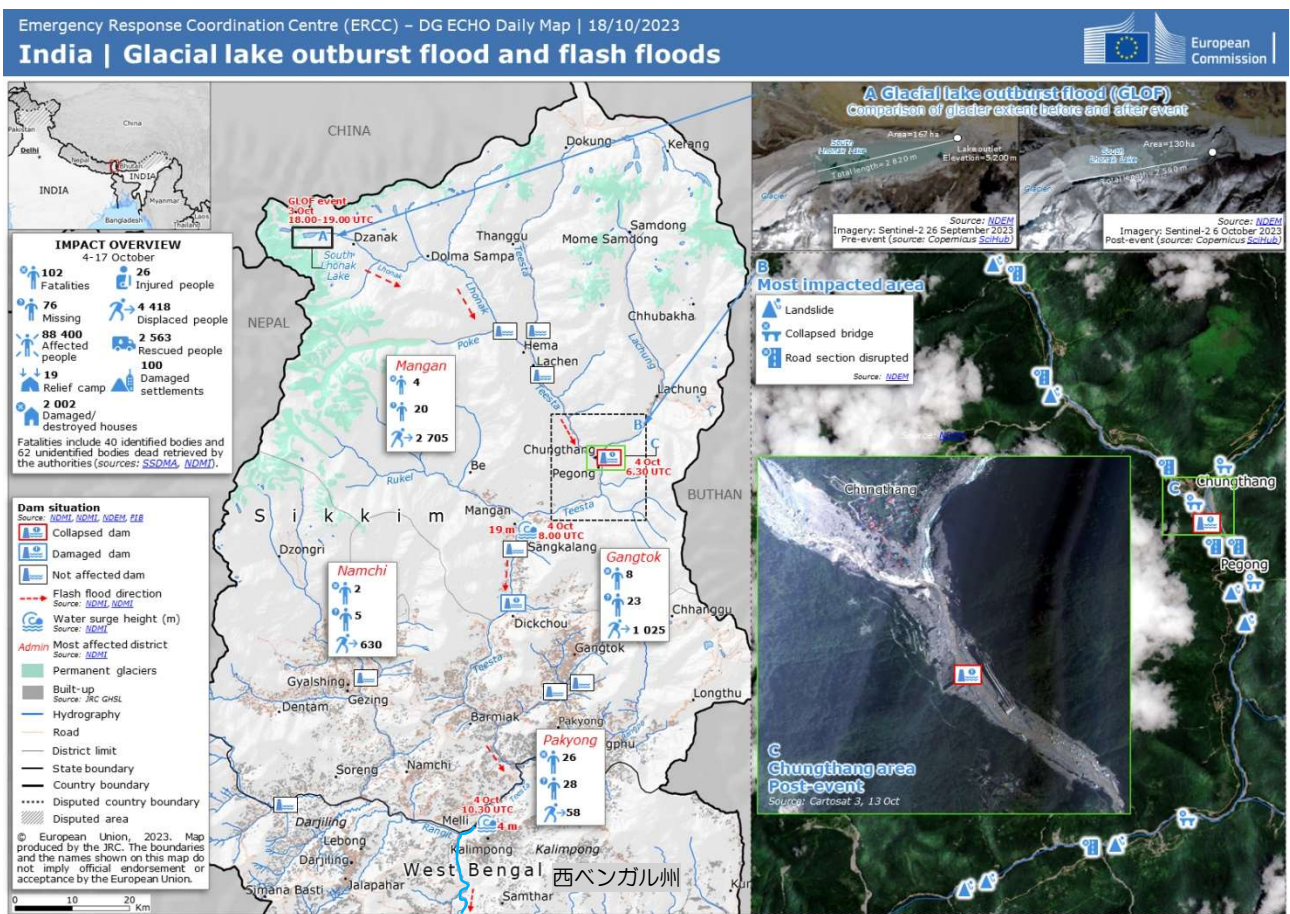

India Glacial Lake Outburst Flood in Sikkim

Place	India Teesta River upstream basin in Sikkim State and West Bengal State	Death toll**	104
Period	October 4, 2023		
Outline	A glacial lake in the headwaters of the Teesta River broke, floodwaters flowed down the river and the downstream hydroelectric dam was breached. Extensive damage occurred around the dam and along the river downstream.	Missing**	77

*The figures of victims is based on the situation report of Indian Ministry of Home Affairs on November 2, 2024

© European Union, 1995-2024

出典 : ECHO

<https://erccportal.jrc.ec.europa.eu/ECHO-Products/Maps#/maps/4668>