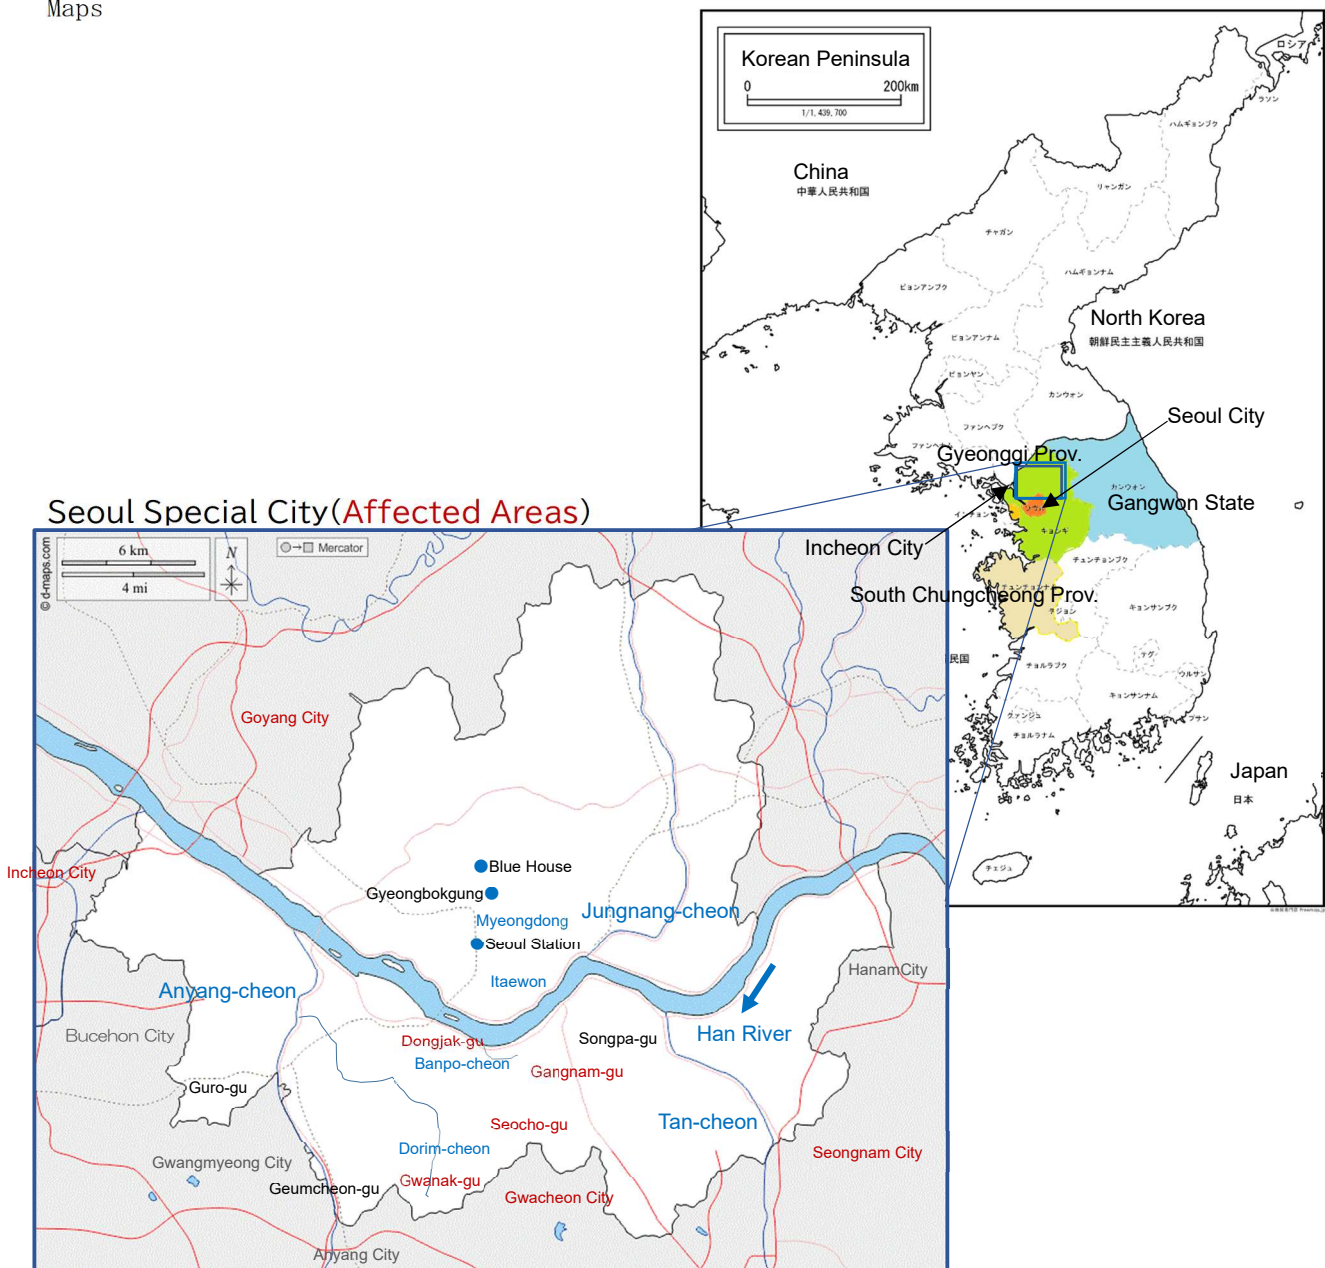

South Korea (Seoul Metropolitan Area) FLOODS and LANDSLIDES

Area	Republic of Korea	Death Toll*	14
	Seoul Special City, Gyeonggi Province, Gangwon State(South Korea), Incheon Metropolitan City, South Chungcheong Province		
Period	August 8-10, 2022	Missing*	6
Outline	The highest rainfall ever recorded of 141.5mm/hour brought inundations and landslides in Seoul Metropolitan Area. The flashflood caused 14 deaths.		

※The figures of victims are based on the release by Ministry of the Interior and Safety of August 17 2022

Maps

Source : Korean Peninsula : Hakuchizu-senmonten : <https://www.freemap.jp/itemDownload/asia/korea/3.png>

Seoul City : d-maps : https://d-maps.com/carte.php?num_car=276104&lang=ja