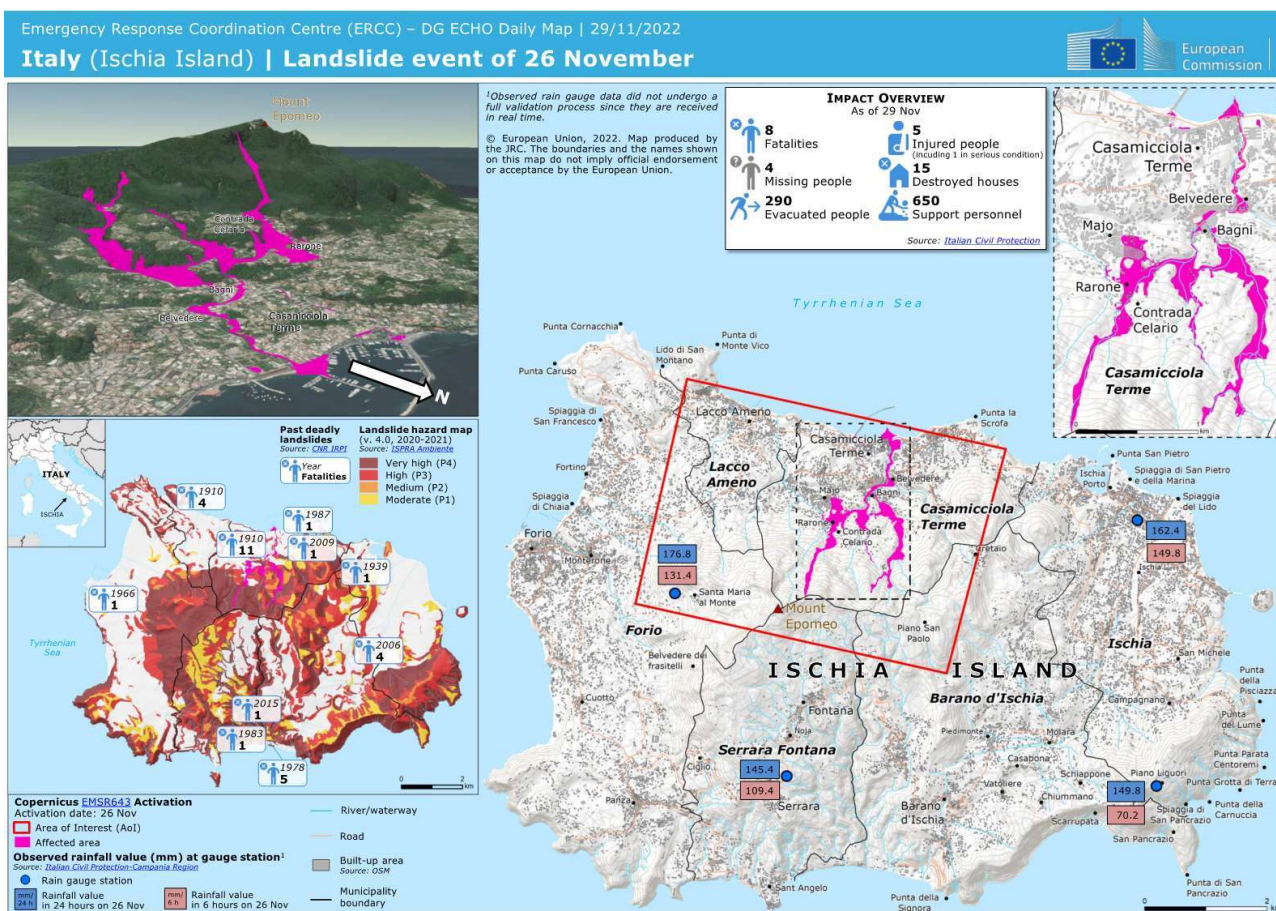

Italy(Ischia Island) LANDSLIDE

Area	Italian Republic	Death toll*	12
	Ischia Island, Campania Region		
Period	November 26, 2022	Missing*	—
Outline	Due to a torrential rainfall of 130-150mm/6hours at Ischia, the volcanic island of Mount Epomeo, a debris flow from the slopes of the mountain crossed the town center and flowed down to the sea.		

※The figures of victims are based on the release by Ischia Organization of November 2022.

Maps

© European Union, 1995-2023

Source : ECHO

<https://ercportal.jrc.ec.europa.eu/ECHO-Products/Echo-Flash#/daily-flash-archive/4597>