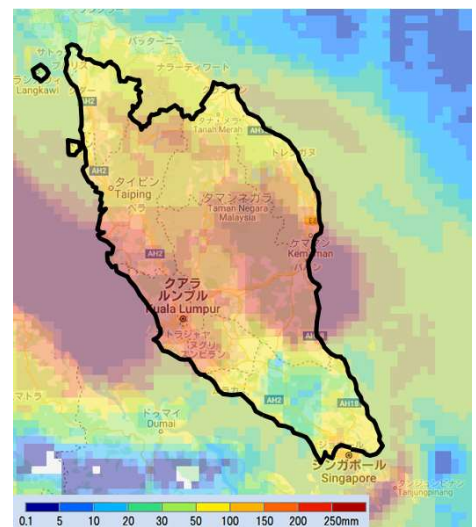

# Malaysia FLOODS

Area	Malaysia	Death Toll	54
	Peninsular Malaysia: Kuala Lumpur, Selangor, Pahang, Kelantan, Negeri Sembilan, Terengganu, Perak, Melaka, and Johor Borneo: Sabah and Sarawak		
Period	mid December 2021 to early January 2022	Missing	2
Outline	A wide area of the peninsula has been hit by record-breaking rainfall, resulting in flooding and landslides. Industrial estates in Shah Alam, Selangor were inundated, and many factories were forced to shut down, affecting supply chains.		

The figures of victims are based on information from Royal Malaysia Police on January 5, 2021.

Affected states

<72h Accumulated Rainfall from Dec 17-20>

Source:  
 AHA Centre  
[https://reliefweb.int/sites/reliefweb.int/files/resources/FlashUpdate\\_01\\_21Dec2021-FL-MY.pdf](https://reliefweb.int/sites/reliefweb.int/files/resources/FlashUpdate_01_21Dec2021-FL-MY.pdf)  
 Malay Mail  
<https://www.malaymail.com/news/malaysia/2022/01/05/bukit-aman-death-toll-from-malaysias-floods-up-to-54-two-still-missing/2033185>  
 Department of Statistics Malaysia  
[https://www.dosm.gov.my/v1/index.php?r=column/cthemByCat&cat=496&bul\\_id=ZlKxS0JnNThiRHk0ZlIjZajdyVm44UT09&menu\\_id=WjJGK0Z5bTk1ZEIVT09yUW1tRG41Zz09](https://www.dosm.gov.my/v1/index.php?r=column/cthemByCat&cat=496&bul_id=ZlKxS0JnNThiRHk0ZlIjZajdyVm44UT09&menu_id=WjJGK0Z5bTk1ZEIVT09yUW1tRG41Zz09)  
 d-maps  
[https://d-maps.com/carte.php?num\\_car=26373&lang=en](https://d-maps.com/carte.php?num_car=26373&lang=en)  
[https://d-maps.com/carte.php?num\\_car=66536&lang=ja](https://d-maps.com/carte.php?num_car=66536&lang=ja)