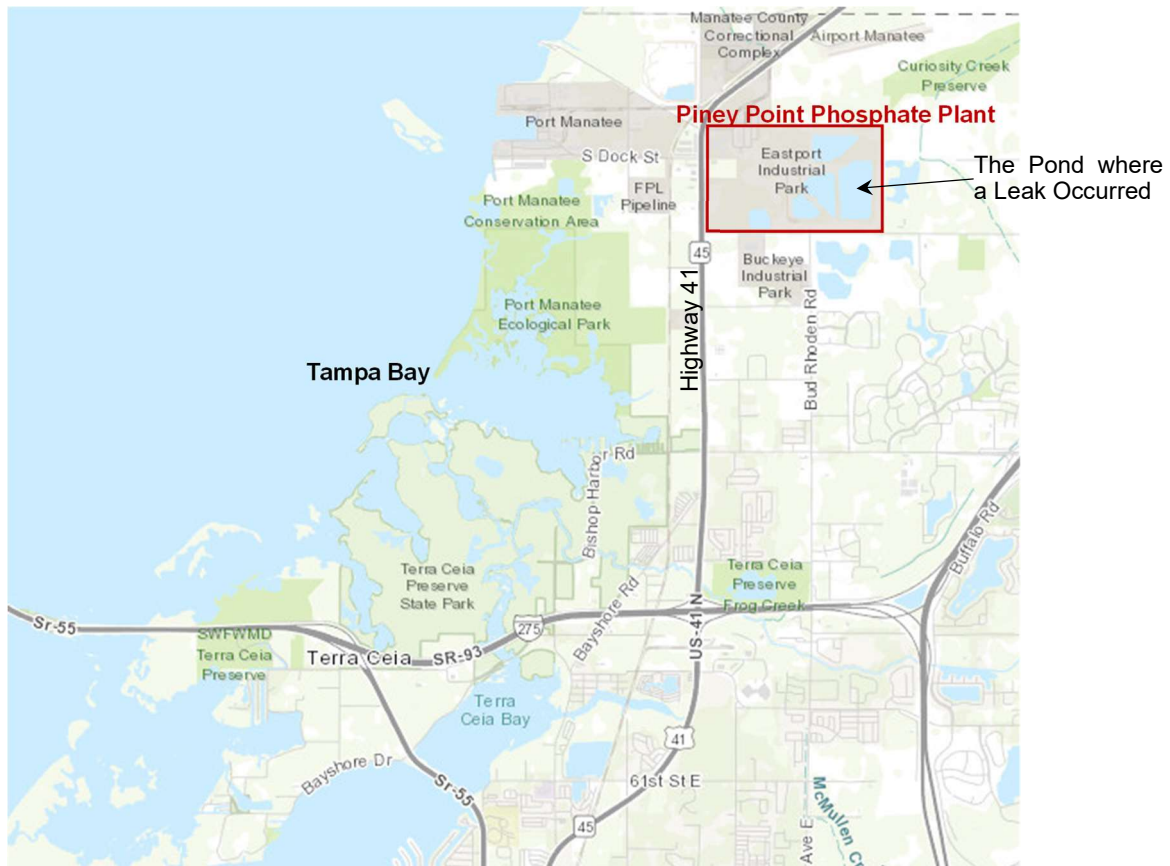

Map: Florida DEP

<https://ca.dep.state.fl.us/mapdirect/?webmap=8b6568e946094c19a6199a9b9da1ff13>