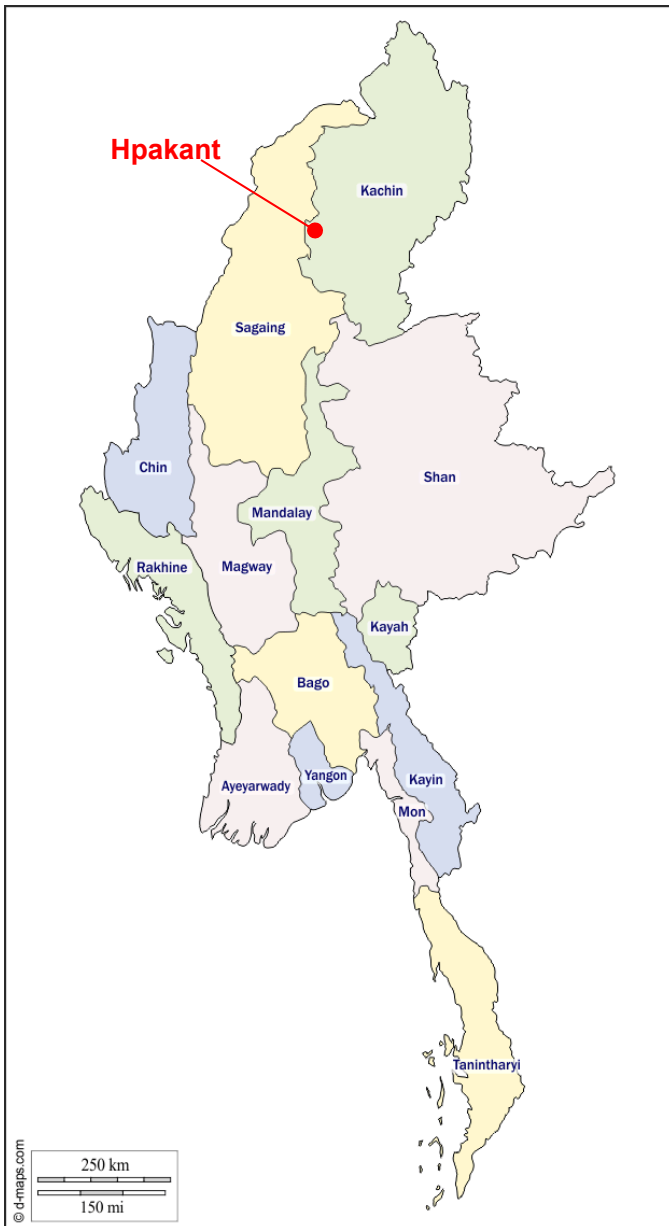

# Kachin, Myanmar LANDSLIDE

Affected Areas	Myanmar	Death Toll	174
	Jade Mine in Hpakant, Kachin		
Period	July 2, 2020	Missing	20
Outline	Monsoon heavy rain triggered a massive landslide in a jade mine of Hpakant, Kachin, which turned out to be the worst-ever mine disaster in Myanmar.		

The above information is based on press release by media and government agencies

Source: <http://www.maphill.com/burma/location-maps/gray-map/highlighted-continent/>

Source: d-maps [https://d-maps.com/carte.php?num\\_car=35249&lang=ja](https://d-maps.com/carte.php?num_car=35249&lang=ja)