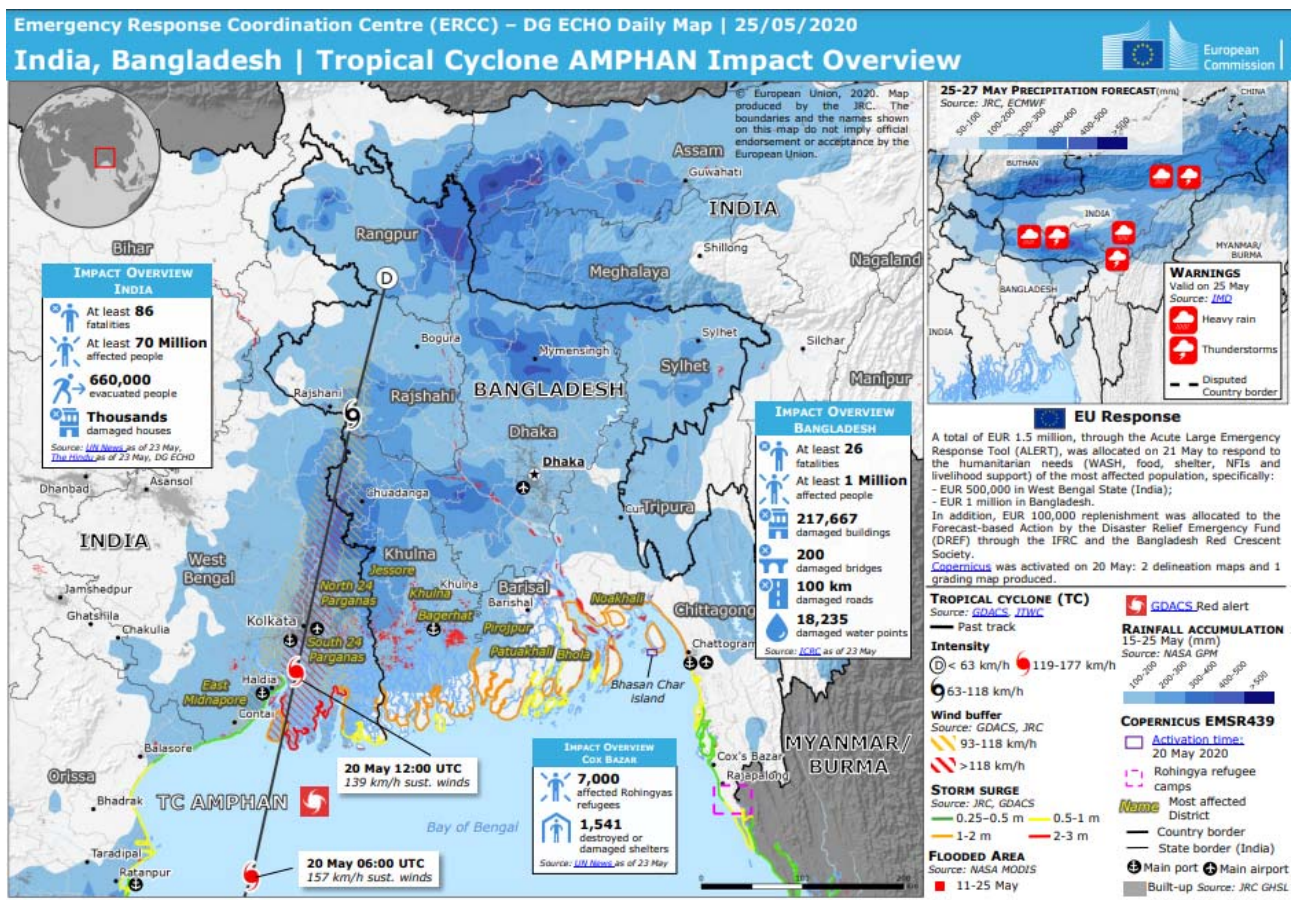

India and Bangladesh Tropical Cyclone AMPHAN

Affected Areas	East and North East India, Western Bangladesh	Death Toll	129
	India: West Bengal Bangladesh: Khulna		India: 103 Bangladesh: 26
Landfall	May 20, 2020 in Bengal, India	Missing	—
Outline	Amphan was the first super cyclone in Bay of Bengal since 1999. West Bengal, India and Khulna, Bangladesh were affected by severe floods.		

The above information is based on press release by media and government agencies

Source: <https://erccportal.jrc.ec.europa.eu/getdailymap/docId/3337>