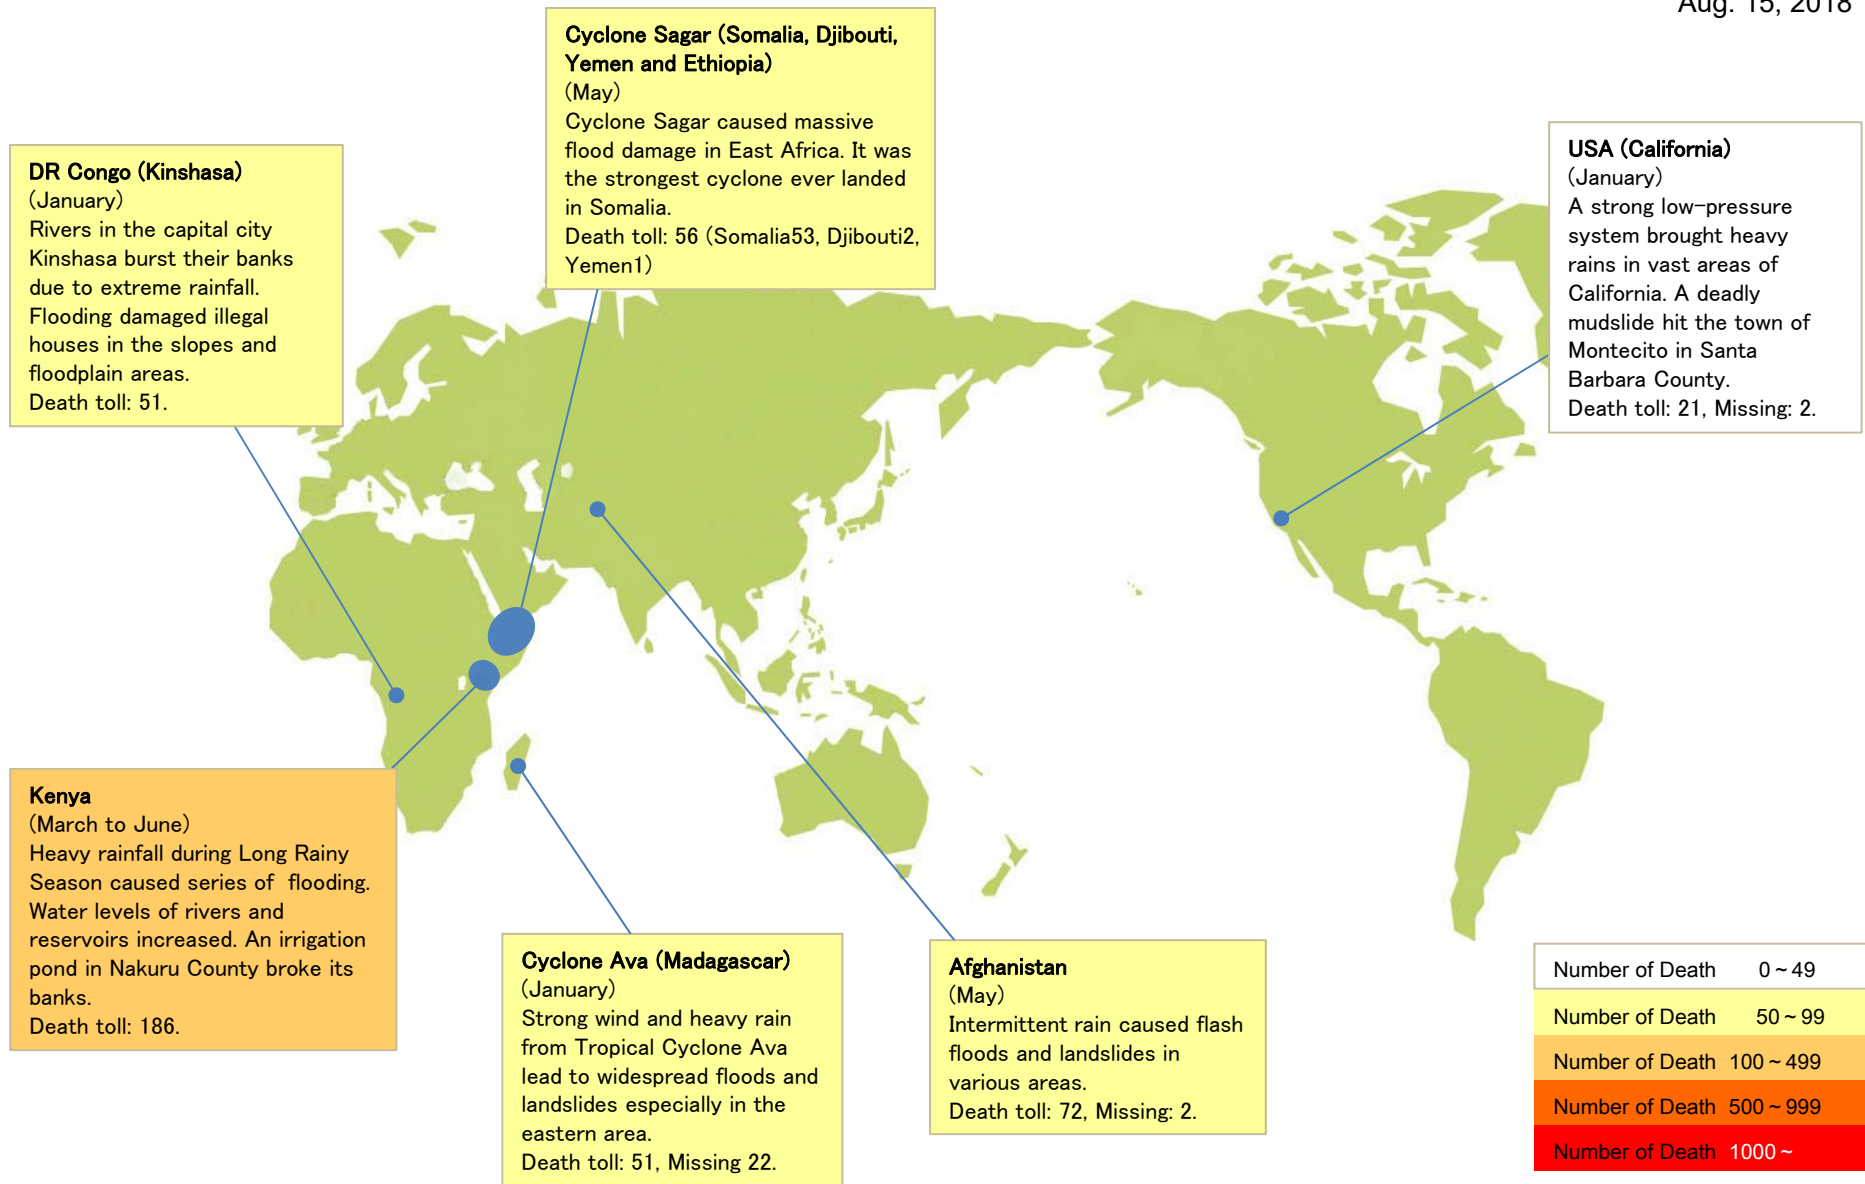

2018(Jan-Jun) Major Water-Related Disasters in the World

Aug. 15, 2018

Copyright (c) 1956 Infrastructure Development Institute – Japan. All rights reserved.

The reproduction or republication of this material is strictly prohibited without the prior written permission of IDI.