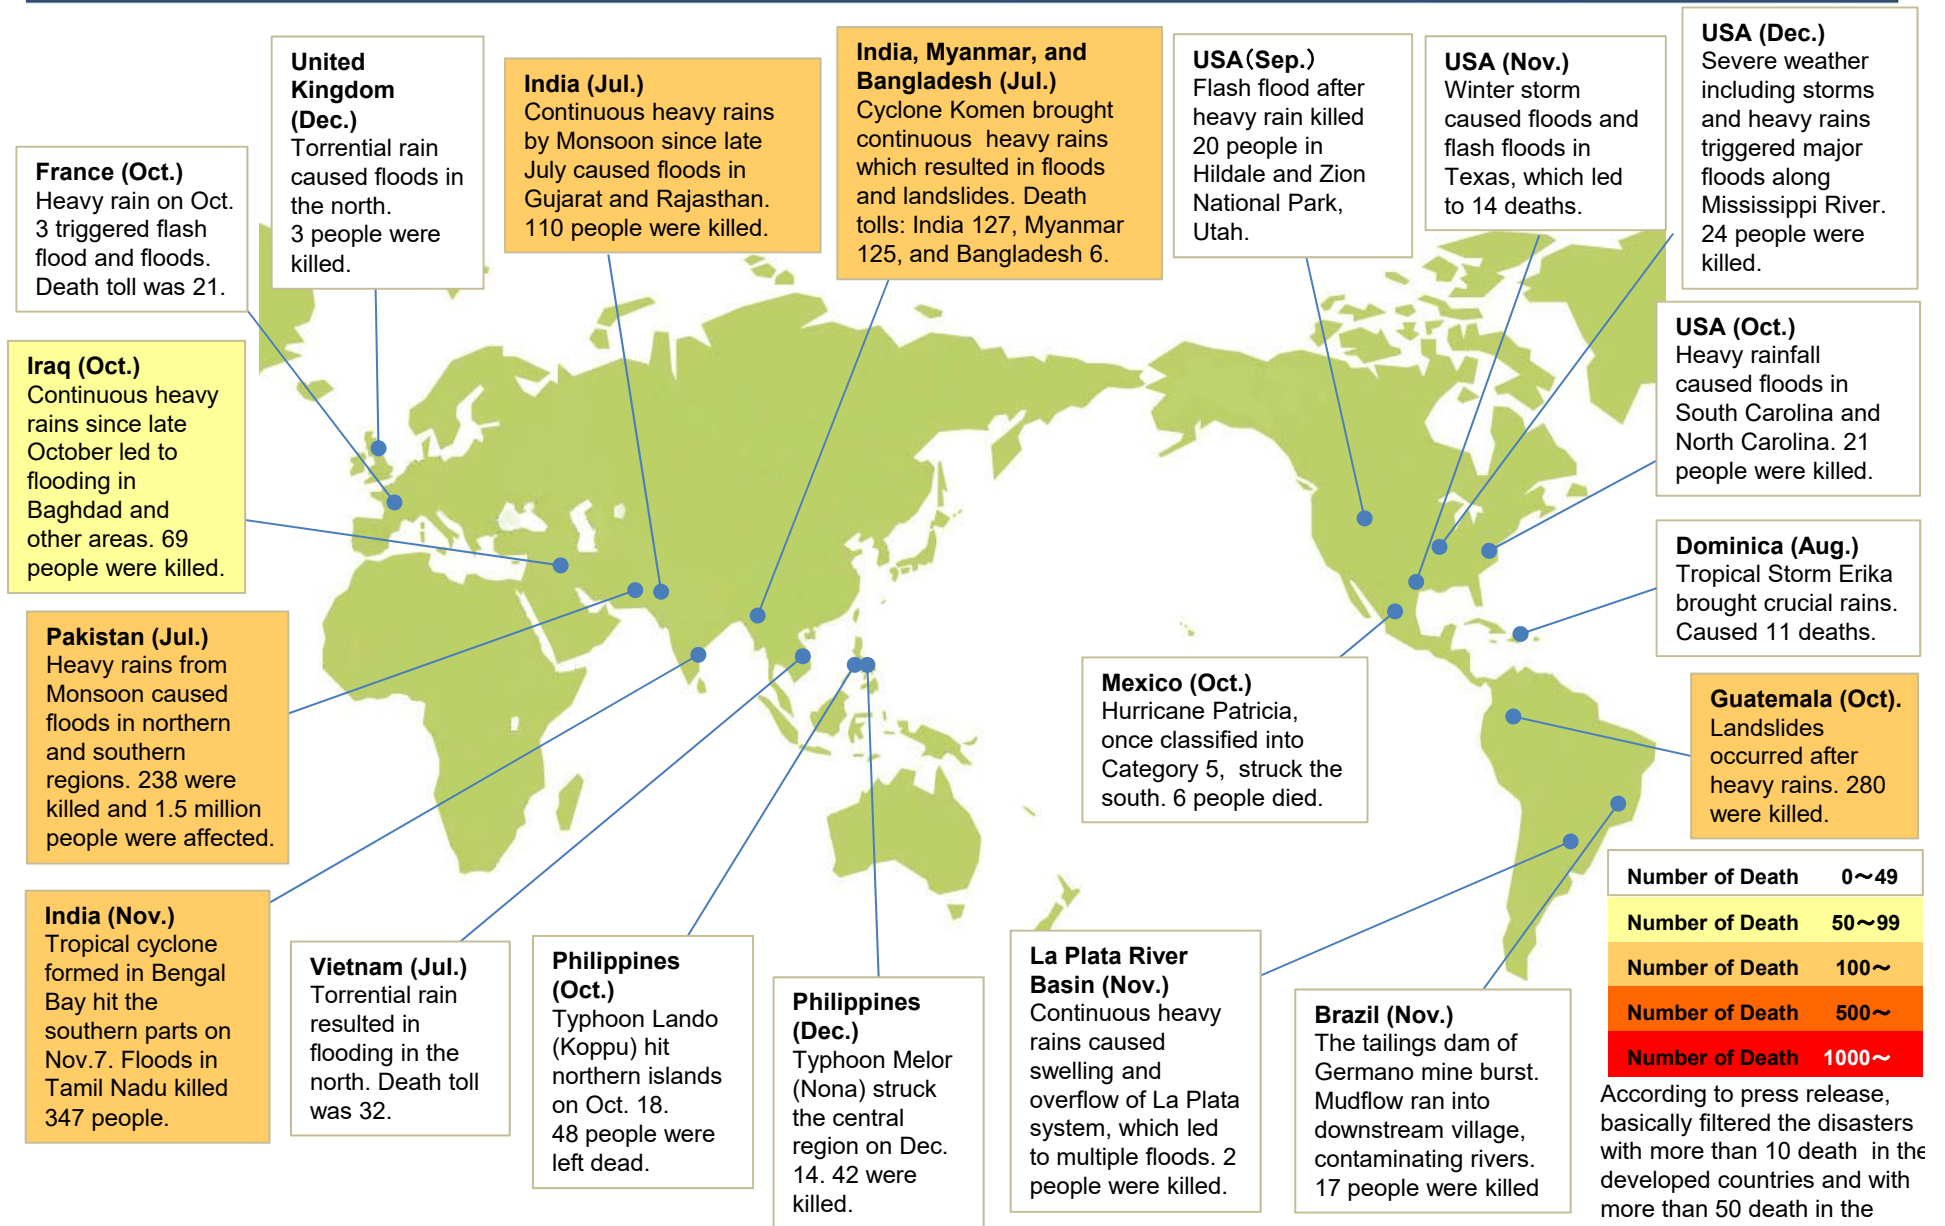

2015 (Jul. -Dec.) Major Water-Related Disasters in the World

Copyright (c) 1956 Infrastructure Development Institute – Japan. All rights reserved.

The reproduction or republication of this material is strictly prohibited without the prior written permission of IDI.